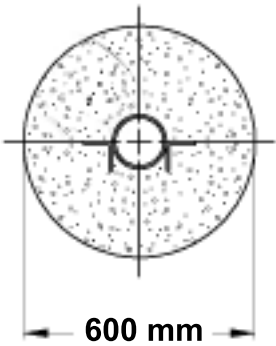

SUGGESTED MAST & FOUNDATION

FIGURE 1.

*** NOTE:** Please confirm with us the correct pole/pipe diameter to suit mount for YOUR antenna

170 mm OD

1500 mm

1200 mm

A

A

SECTION A-A

50 mm x 50 mm x 10 mm
300 mm Long
Typical 2 places

PRODLIN VSAT ANTENNA MOUNTING POLE REQUIREMENT

1.8m' Prodlin	100 mm NB (outside diameter)
	150 mm NB
2.4m' Prodlin	170 mm NB (Outside Diameter)

1.8m Antenna Dimensions and Weight

<u>Width</u>	<u>Height</u>	<u>Length</u>	<u>Weight</u>
1860mm	200mm	1980mm	48kg Antenna
260mm	480mm	1660mm	44kg Mounting Hardware
165mm	230mm	1530mm	8kg Feed Assembly

2.4m Antenna Dimensions and Weight

<u>Width</u>	<u>Height</u>	<u>Length</u>	<u>Weight</u>
275cm	43cm	133cm	}174kg Antenna Mounting Hardware Feed Assembly
218cm	34cm	28cm	
70cm	32cm	55cm	

PLEASE NOTE:

Due to cargo bay restrictions on aircraft the items **CANNOT** be air freighted by any carrier other than **REGIONAL AIR's** Twin Otter.