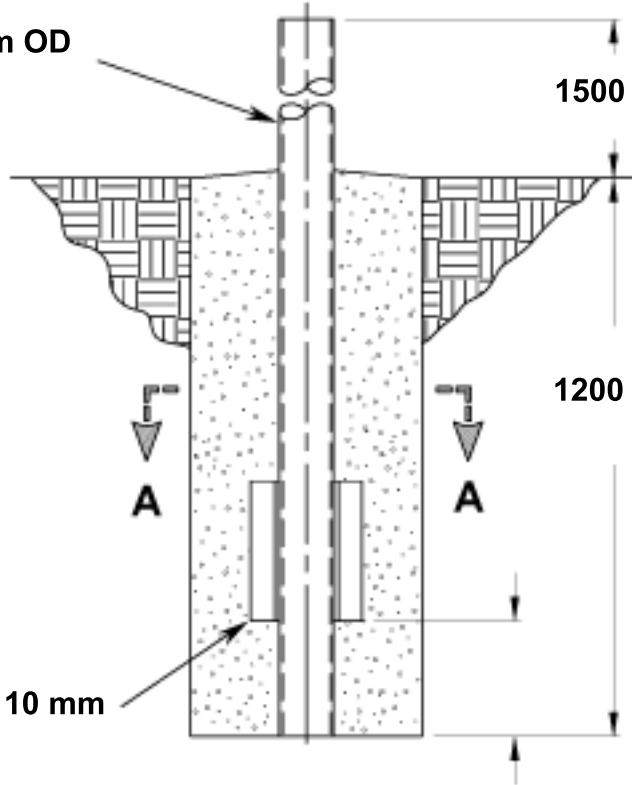

SUGGESTED MAST & FOUNDATION

FIGURE 1.

*** NOTE:** Please confirm with us the correct pole/pipe diameter to suit mount for YOUR antenna

170 mm OD

1500 mm

1200 mm

A

A

SECTION A-A

50 mm x 50 mm x 10 mm
300 mm Long
Typical 2 places

PRODLIN VSAT ANTENNA MOUNTING POLE REQUIREMENT

1.8m' Prodlin	100 mm NB (outside diameter)
	150 mm NB
2.4m' Prodlin	170 mm NB (Outside Diameter)

1.8m Antenna Dimensions and Weight

<u>Width</u>	<u>Height</u>	<u>Length</u>	<u>Weight</u>
1860mm	200mm	1980mm	48kg Antenna
260mm	480mm	1660mm	44kg Mounting Hardware
165mm	230mm	1530mm	8kg Feed Assembly

2.4m Antenna Dimensions and Weight

<u>Width</u>	<u>Height</u>	<u>Length</u>	<u>Weight</u>
275cm	43cm	133cm	}174kg Antenna Mounting Hardware Feed Assembly
218cm	34cm	28cm	
70cm	32cm	55cm	

PLEASE NOTE:

Due to cargo bay restrictions on aircraft the items **CANNOT** be air freighted by any carrier other than **REGIONAL AIR's** Twin Otter.