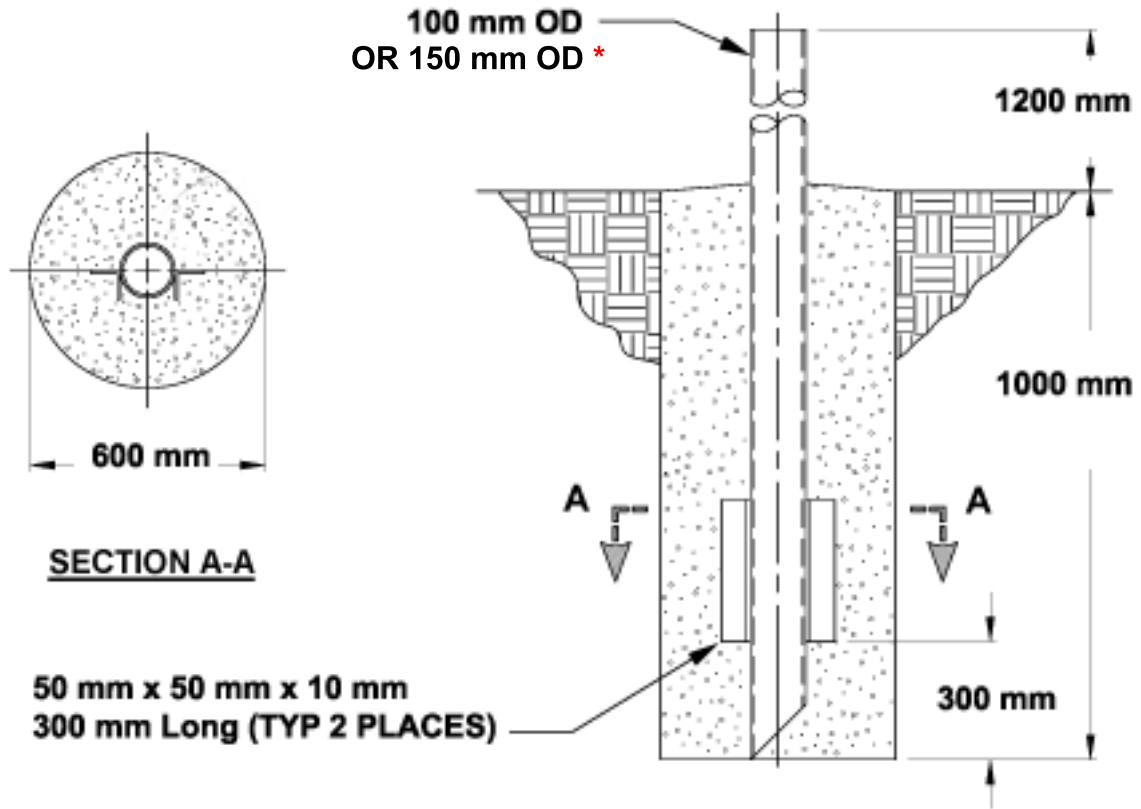

SUGGESTED MAST & FOUNDATION

FIGURE 1.

*** NOTE:** Please confirm with us the correct pole/pipe diameter to suit mount for YOUR antenna

170 mm OD

1500 mm

1200 mm

A

A

SECTION A-A

50 mm x 50 mm x 10 mm
300 mm Long
Typical 2 places

PRODLIN VSAT ANTENNA MOUNTING POLE REQUIREMENT

1.8m' Prodlin	100 mm NB (outside diameter)
	150 mm NB
2.4m' Prodlin	170 mm NB (Outside Diameter)

1.8m Antenna Dimensions and Weight

<u>Width</u>	<u>Height</u>	<u>Length</u>	<u>Weight</u>
1860mm	200mm	1980mm	48kg Antenna
260mm	480mm	1660mm	44kg Mounting Hardware
165mm	230mm	1530mm	8kg Feed Assembly

2.4m Antenna Dimensions and Weight

<u>Width</u>	<u>Height</u>	<u>Length</u>	<u>Weight</u>
275cm	43cm	133cm	}174kg Antenna Mounting Hardware Feed Assembly
218cm	34cm	28cm	
70cm	32cm	55cm	

PLEASE NOTE:

Due to cargo bay restrictions on aircraft the items **CANNOT** be air freighted by any carrier other than **REGIONAL AIR's** Twin Otter.